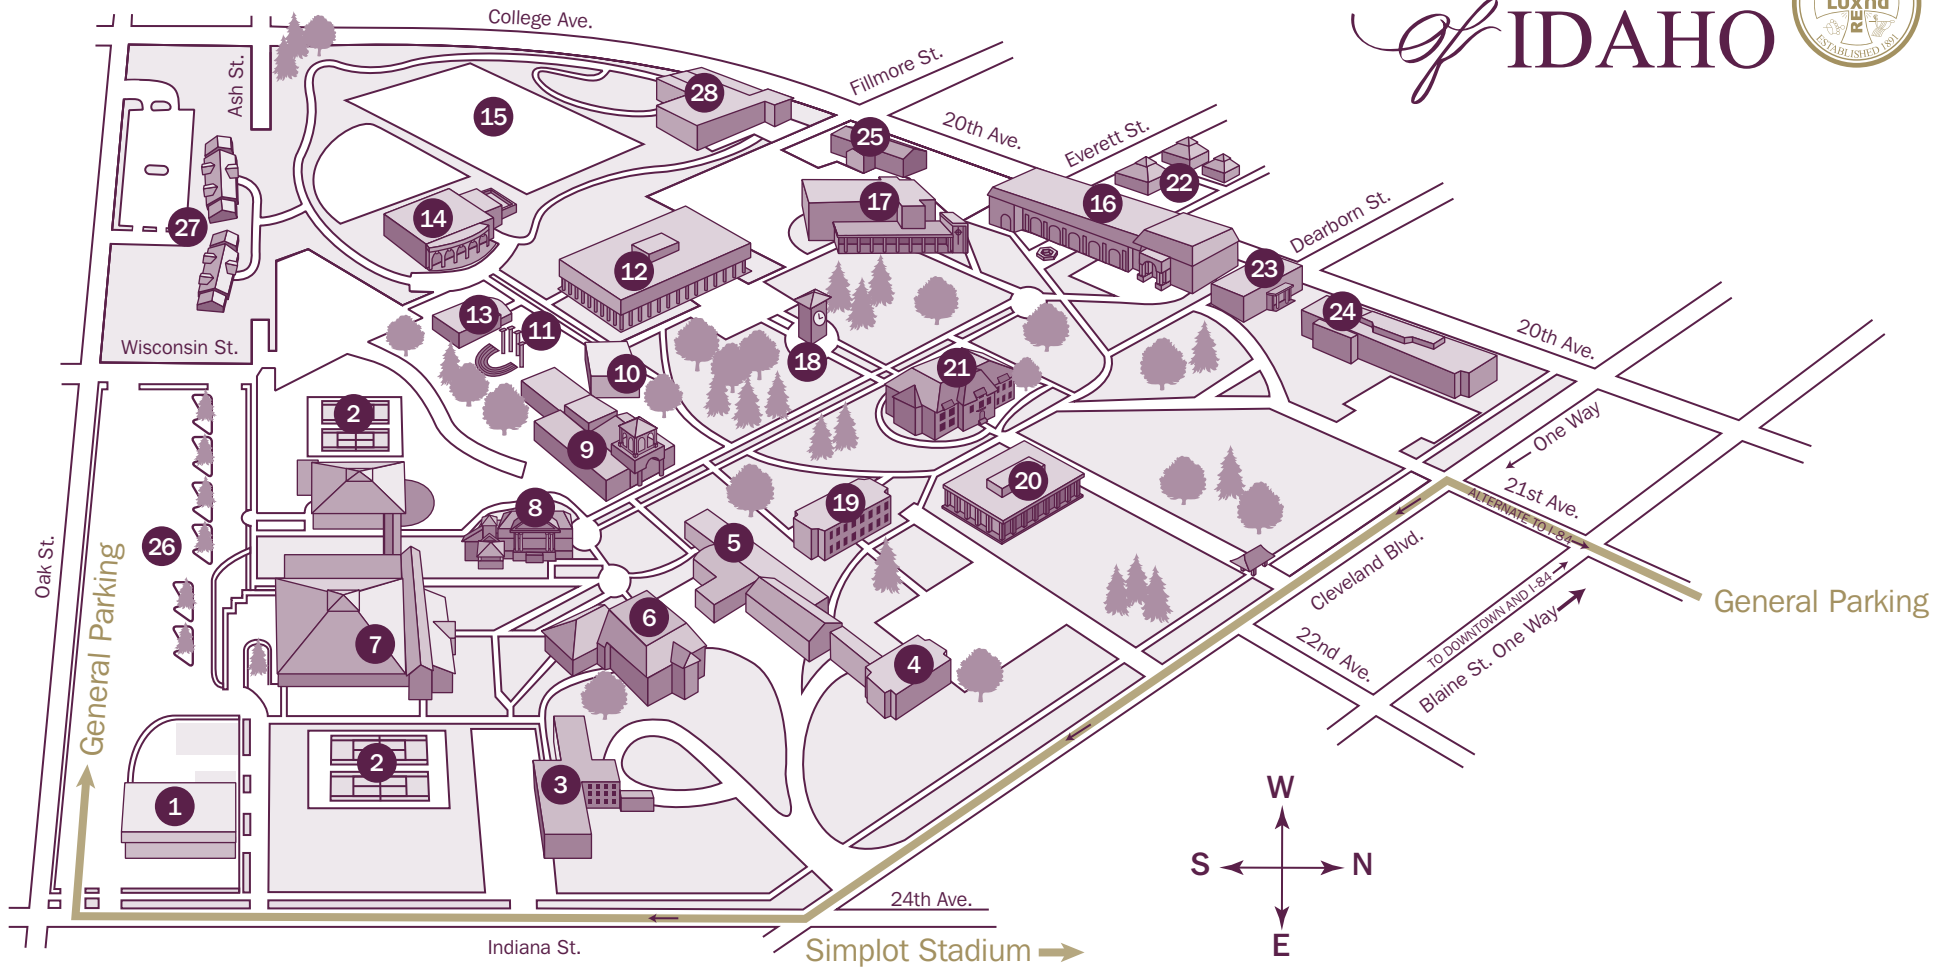

# THE COLLEGE *of* IDAHO

1 Facilities Department	11 Centennial Amphitheater	19 Finney Hall
2 Tennis Courts	12 William Judson Boone Hall / Orma J. Smith Museum, Whittenberger Planetarium	20 N.L. Terteling Library
3 Anderson Hall	13 Covell Hall	21 Sterry Hall
4 Simplot Hall	14 McCain Student Center	22 President's Residence
5 Simplot Dining Hall	15 Symms Athletic Field	23 Voorhees Hall
6 Kathryn Albertson International Center	16 Langroise Center for Performing & Fine Arts	24 Hayman Hall
7 J.A. Albertson Activities Center	17 Jewett Auditorium & Chapel	25 West Hall: Center for Physician Assistant Studies
8 Blatchley Hall / Rosenthal Art Gallery	18 Morrison Quadrangle & Clock Tower	26 Special Events Parking
9 Hendren Hall / Office of Admission		27 The Village Apartments
10 Strahorn Hall		28 Marty Holly Athletics Center